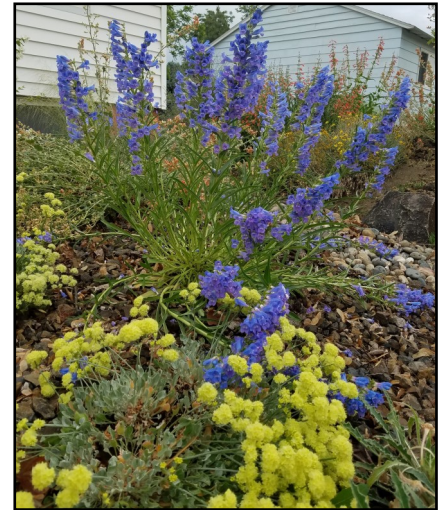

9:00 AM — 12:00 PM (PST)

Featuring:

Dr. Stephen Love — Landscaping With Native Plants

The wild buckwheats (genus *Eriogonum*) are a genus of attractive, water-conserving, pollinator-supporting plants that are underrepresented in western landscapes. Dr. Love will describe some of the landscape-worthy species, delineate nursery production challenges that tend to limit consumer use, and express an opinion as to the future of this group of unique plants.

Marianne Tompkins — Hey, I Bet I Could use That!

Reduce, reuse, and recycle in your landscapes---learn why it is important, how it can save you money, and the way it can set your yard apart from others. Reimagine for a healthier planet.

Wendy Gibble — Conservation of Washington's Rare Native Plants

Washington State is home to a wonderfully diverse native flora, reflecting the rich assortment of ecosystems that occur in the state. Washington's rare plants comprise nearly 15% of the native plants species and are found in just about every habitat type and county. With the continuing expansion of the state's population, degradation of habitat, and changing weather patterns due to climate change, these plants face an uncertain future. Wendy Gibble will present an overview of the conservation efforts to protect rare native plants by the Washington Rare Plant Care and Conservation (Rare Care) program and introduce some of the rare plants of Washington.

Event Sponsors:

Central Washington Chapter
Native Plant Society

Columbia Basin Chapter
Native Plant Society