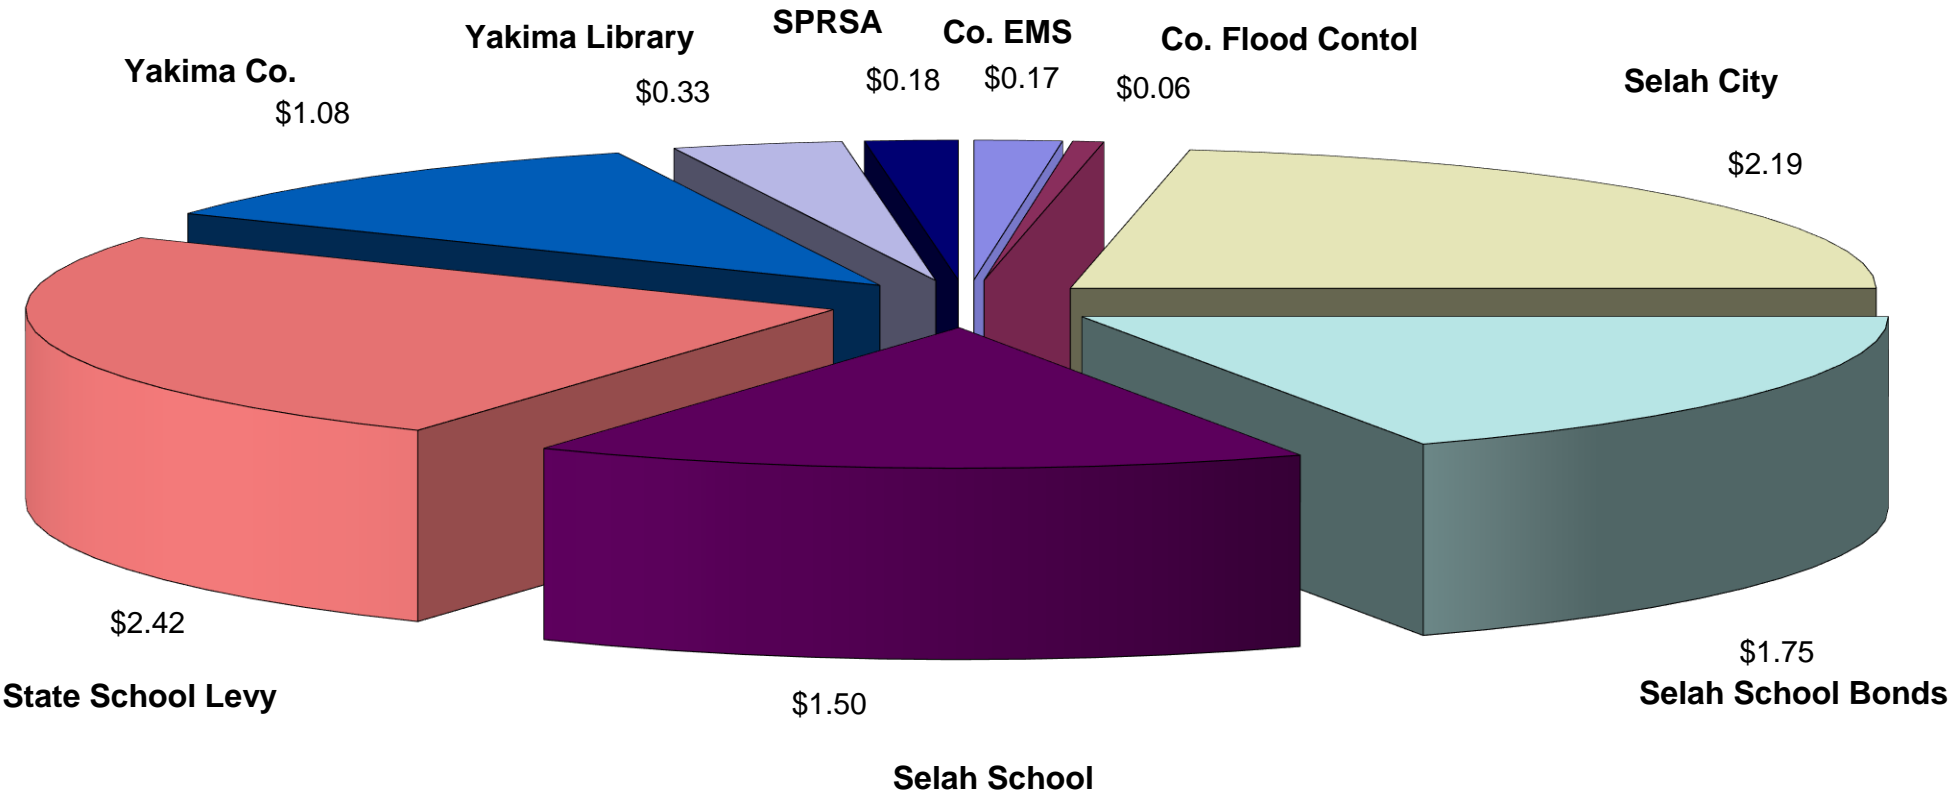

How is Your Property Tax Distributed?

Total 2023 Tax Rate per Thousand \$ 9.68

Source: http://yes.co.yakima.wa.us/assessor/docs/2010_booklet.pdf